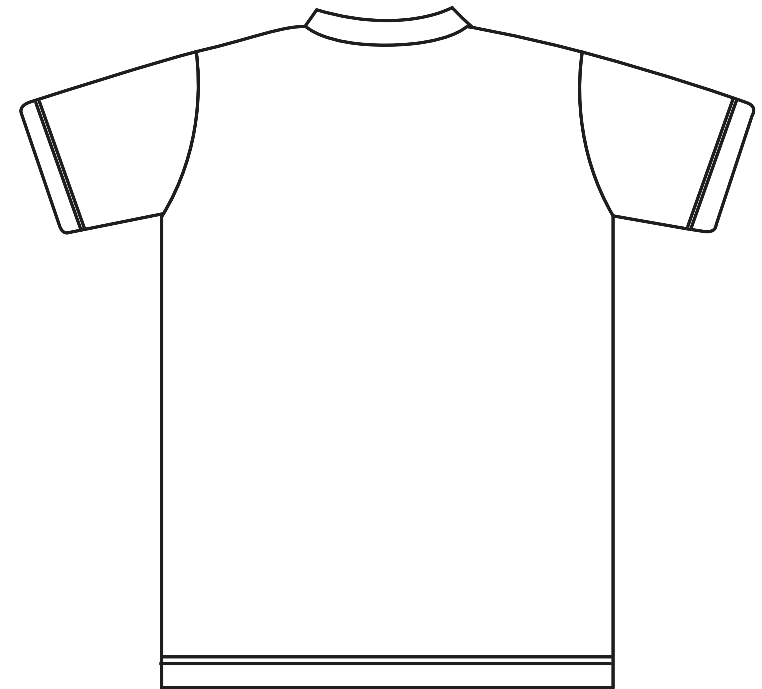

SOCCER JERSEY

REMARK:

- 1) CMYK Color mode
- 2) Please OUTLINE all the fonts
- 3) Please EXPAND all the lines

Right sleeve

Left sleeve

Jersey front

Neck

Jersey back

SOCCER SHORT

REMARK:

- 1) CMYK Color mode
- 2) Please OUTLINE all the fonts
- 3) Please EXPAND all the lines

Short front

Short back

SOCCER JERSEY + SHORT

REMARK:

- 1) CMYK Color mode
- 2) Please OUTLINE all the fonts
- 3) Please EXPAND all the lines