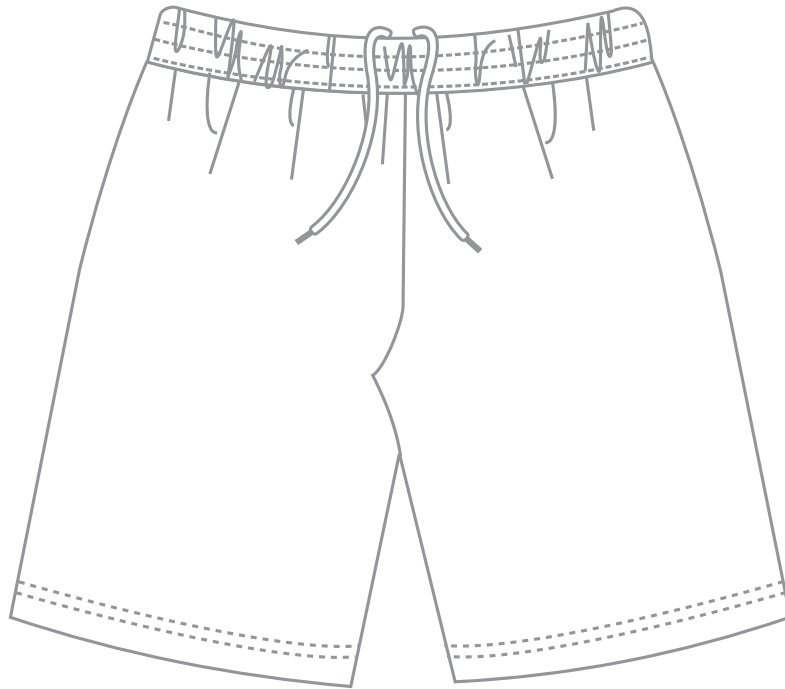

SOCCER JERSEY

REMARK:

- 1) CMYK Color mode
- 2) Please OUTLINE all the fonts
- 3) Please EXPAND all the lines

Right sleeve

Left sleeve

Jersey front

Neck

Jersey back

SOCCER SHORT

REMARK:

- 1) CMYK Color mode
- 2) Please OUTLINE all the fonts
- 3) Please EXPAND all the lines

Short front

Short back

SOCCER JERSEY + SHORT

REMARK:

- 1) CMYK Color mode
- 2) Please OUTLINE all the fonts
- 3) Please EXPAND all the lines