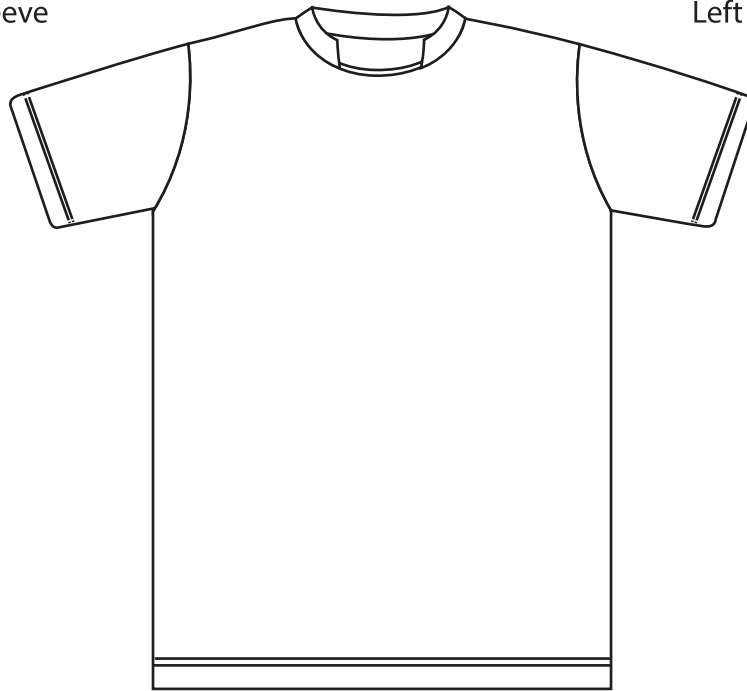

SOCCER JERSEY

REMARK:

- 1) CMYK Color mode
- 2) Please OUTLINE all the fonts
- 3) Please EXPAND all the lines

Right sleeve

Left sleeve

Jersey front

Neck

Jersey back

SOCCER SHORT

REMARK:

- 1) CMYK Color mode
- 2) Please OUTLINE all the fonts
- 3) Please EXPAND all the lines

Short front

Short back

SOCCER JERSEY + SHORT

REMARK:

- 1) CMYK Color mode
- 2) Please OUTLINE all the fonts
- 3) Please EXPAND all the lines