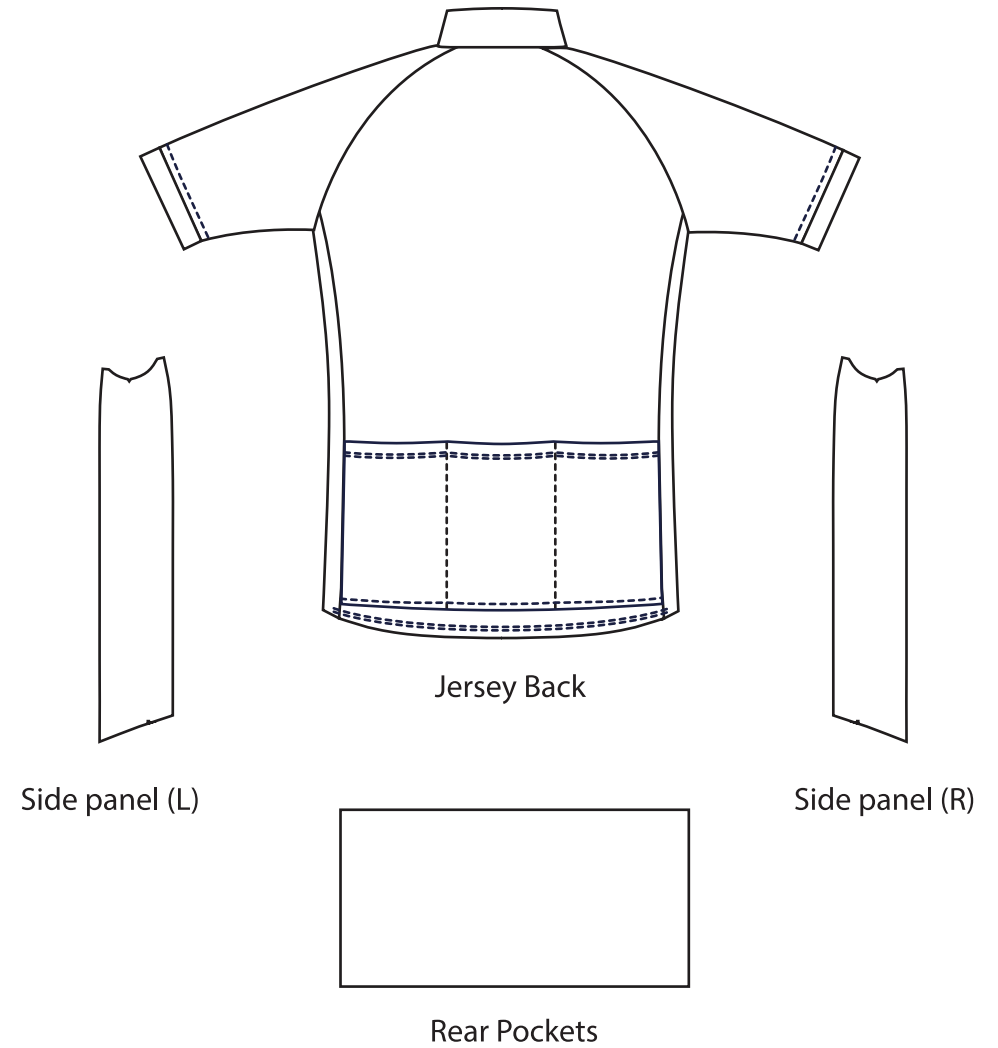

MEN CLIMBING CYCLING JERSEY

REMARK:

- 1) CMYK Color mode
- 2) Please OUTLINE all the fonts
- 3) Please EXPAND all the lines

Right sleeve

Left sleeve

Jersey Front

MEN CLIMBING CYCLING JERSEY

REMARK:

- 1) CMYK Color mode
- 2) Please OUTLINE all the fonts
- 3) Please EXPAND all the lines

Top (Club Cut)		XS	S	M	L	XL	2XL	
A	Body Length	56	58	60	62	64	67	cm
B	Shoulder	38	41	43	45	48	51	cm
C	Chest	42	45	47	49	51	54	cm
D	Waist	32	34	36	38	42	44	cm
Suggest fitting								
	Height (in cm)	160-165	165-170	170-175	175-180	180-185	185-190	
	Weight (in kg)	50-55	55-60	60-65	65-70	70-75	75-80	

The size is measured lay the short jersey on a flat surface by hand. The stretch material may affect the measurement in 1-2 cm tolerance. If you need full size sample, please contact us.

My Order	XS	S	M	L	XL	2XL	Total
Men short Jersey							pcs