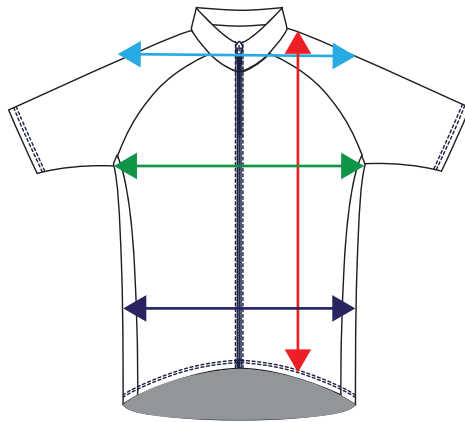

MEN CLIMBING CYCLING JERSEY

REMARK:

- 1) CMYK Color mode
- 2) Please OUTLINE all the fonts
- 3) Please EXPAND all the lines

Right sleeve

Left sleeve

Jersey Front

MEN CLIMBING CYCLING JERSEY

REMARK:

- 1) CMYK Color mode
- 2) Please OUTLINE all the fonts
- 3) Please EXPAND all the lines

Top (Club Cut)		XS	S	M	L	XL	2XL	
A	Body Length	56	58	60	62	64	67	cm
B	Shoulder	38	41	43	45	48	51	cm
C	Chest	42	45	47	49	51	54	cm
D	Waist	32	34	36	38	42	44	cm
Suggest fitting								
	Height (in cm)	160-165	165-170	170-175	175-180	180-185	185-190	
	Weight (in kg)	50-55	55-60	60-65	65-70	70-75	75-80	

The size is measured lay the short jersey on a flat surface by hand. The stretch material may affect the measurement in 1-2 cm tolerance. If you need full size sample, please contact us.

My Order	XS	S	M	L	XL	2XL	Total
Men short Jersey							pcs