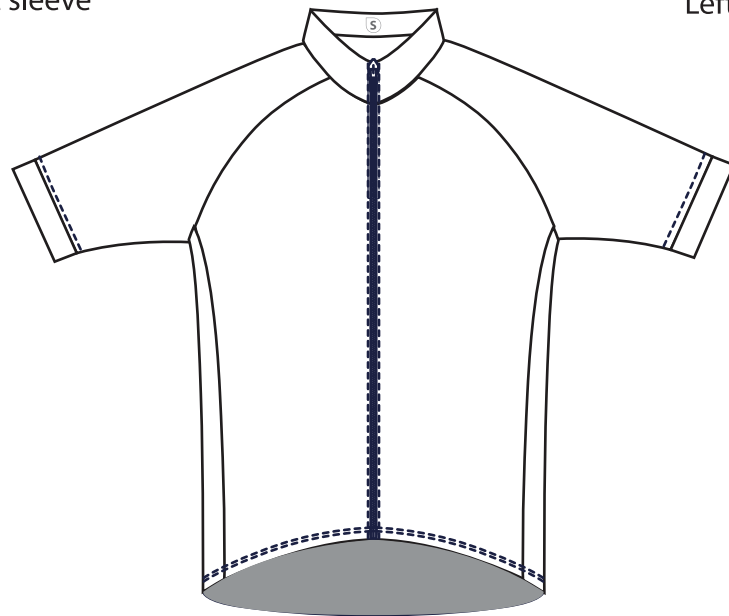

MEN CLIMBING CYCLING JERSEY

REMARK:

- 1) CMYK Color mode
- 2) Please OUTLINE all the fonts
- 3) Please EXPAND all the lines

Right sleeve

Left sleeve

Jersey Front

MEN CLIMBING CYCLING JERSEY

REMARK:

- 1) CMYK Color mode
- 2) Please OUTLINE all the fonts
- 3) Please EXPAND all the lines

Top (Club Cut)		XS	S	M	L	XL	2XL	
A	Body Length	56	58	60	62	64	67	cm
B	Shoulder	38	41	43	45	48	51	cm
C	Chest	42	45	47	49	51	54	cm
D	Waist	32	34	36	38	42	44	cm
Suggest fitting								
	Height (in cm)	160-165	165-170	170-175	175-180	180-185	185-190	
	Weight (in kg)	50-55	55-60	60-65	65-70	70-75	75-80	