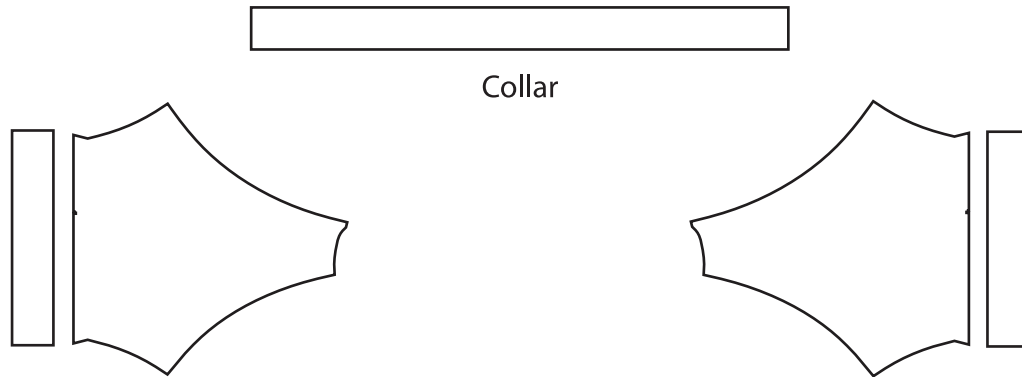

MEN CLIMBING CYCLING JERSEY

REMARK:

- 1) CMYK Color mode
- 2) Please OUTLINE all the fonts
- 3) Please EXPAND all the lines

Right sleeve

Left sleeve

Jersey Front

MEN CLIMBING CYCLING JERSEY

REMARK:

- 1) CMYK Color mode
- 2) Please OUTLINE all the fonts
- 3) Please EXPAND all the lines

Top (Club Cut)		XS	S	M	L	XL	2XL	
A	Body Length	56	58	60	62	64	67	cm
B	Shoulder	38	41	43	45	48	51	cm
C	Chest	42	45	47	49	51	54	cm
D	Waist	32	34	36	38	42	44	cm
Suggest fitting								
	Height (in cm)	160-165	165-170	170-175	175-180	180-185	185-190	
	Weight (in kg)	50-55	55-60	60-65	65-70	70-75	75-80	

The size is measured lay the short jersey on a flat surface by hand. The stretch material may affect the measurement in 1-2 cm tolerance. If you need full size sample, please contact us.

My Order	XS	S	M	L	XL	2XL	Total
Men short Jersey							pcs