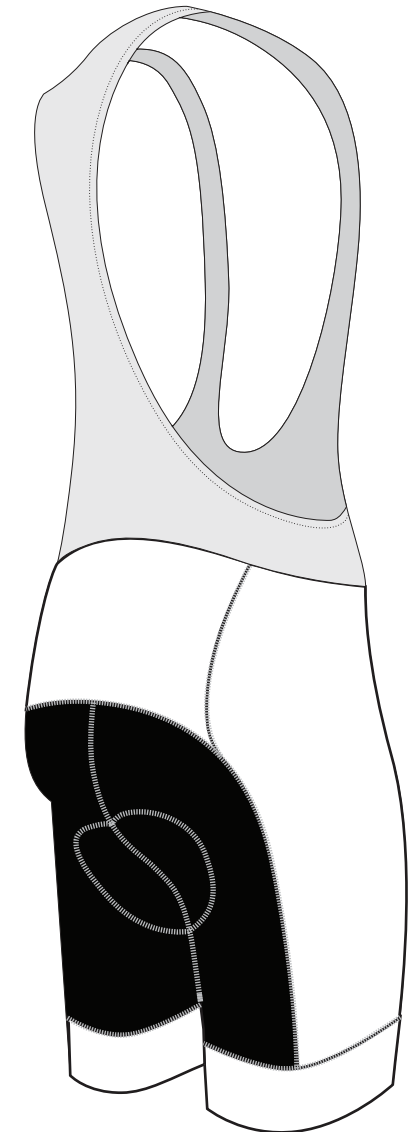

MEN RACING BIB SHORT

- REMARK:
- 1) CMYK Color mode
 - 2) Please **OUTLINE** all the fonts
 - 3) Please **EXPAND** all the lines

BIB Back (Left)

BIB Front

BIB Back (Right)

MEN RACING BIB SHORT

REMARK:

- 1) CMYK Color mode
- 2) Please OUTLINE all the fonts
- 3) Please EXPAND all the lines

BIB Short		XS	S	M	L	XL	2XL
A	Waist	28	30	32	34	36	39
B	Hip	39	40	43	45	49	52
C	Inseam	16	17	17	18	19	19
Suggest fitting							
Weight (in kg)		45-50	50-55	55-60	60-65	65-70	70-75

cm
cm
cm

The size is measured lay the short jersey on a flat surface by hand. The stretch material may affect the measurement in 1-2 cm tolerance. If you need full size sample, please contact us.