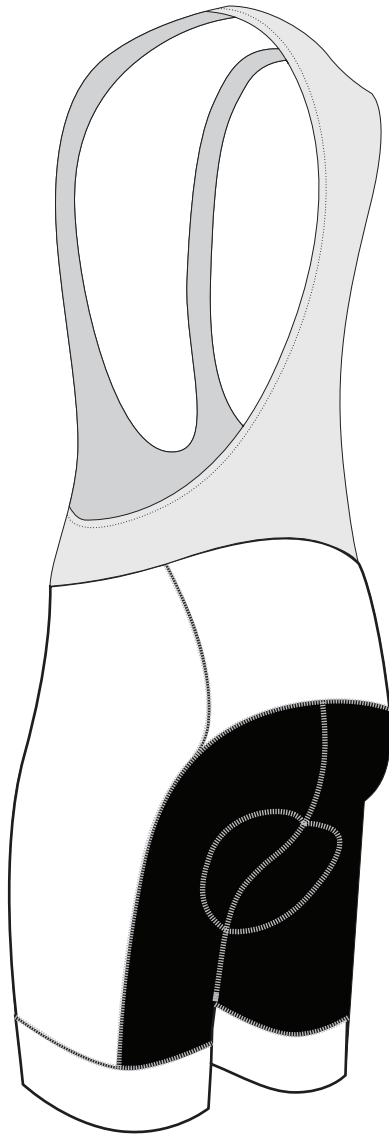

MEN RACING BIB SHORT

- REMARK:
- 1) CMYK Color mode
 - 2) Please **OUTLINE** all the fonts
 - 3) Please **EXPAND** all the lines

BIB Back (Left)

BIB Front

BIB Back (Right)

MEN RACING BIB SHORT

REMARK:

- 1) CMYK Color mode
- 2) Please OUTLINE all the fonts
- 3) Please EXPAND all the lines

BIB Short		XS	S	M	L	XL	2XL
A	Waist	28	30	32	34	36	39
B	Hip	39	40	43	45	49	52
C	Inseam	16	17	17	18	19	19
Suggest fitting							
Weight (in kg)		45-50	50-55	55-60	60-65	65-70	70-75

cm
cm
cm

The size is measured lay the short jersey on a flat surface by hand. The stretch material may affect the measurement in 1-2 cm tolerance. If you need full size sample, please contact us.