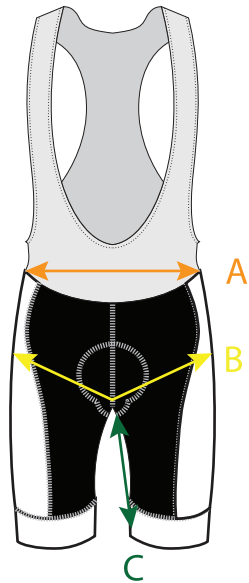

MEN RACING BIB SHORT

- REMARK:
- 1) CMYK Color mode
 - 2) Please **OUTLINE** all the fonts
 - 3) Please **EXPAND** all the lines

BIB Back (Left)

BIB Front

BIB Back (Right)

MEN RACING BIB SHORT

REMARK:

- 1) CMYK Color mode
- 2) Please OUTLINE all the fonts
- 3) Please EXPAND all the lines

BIB Short		XS	S	M	L	XL	2XL
A	Waist	28	30	32	34	36	39
B	Hip	39	40	43	45	49	52
C	Inseam	16	17	17	18	19	19
Suggest fitting							
Weight (in kg)		45-50	50-55	55-60	60-65	65-70	70-75

cm
cm
cm

The size is measured lay the short jersey on a flat surface by hand. The stretch material may affect the measurement in 1-2 cm tolerance. If you need full size sample, please contact us.