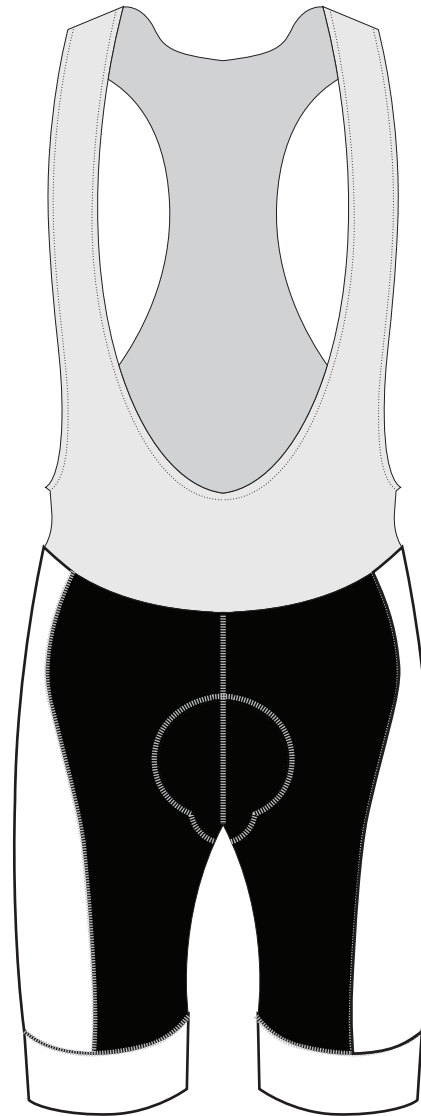

MEN RACING BIB SHORT

- REMARK:
- 1) CMYK Color mode
 - 2) Please **OUTLINE** all the fonts
 - 3) Please **EXPAND** all the lines

BIB Back (Left)

BIB Front

BIB Back (Right)

MEN RACING BIB SHORT

REMARK:

- 1) CMYK Color mode
- 2) Please OUTLINE all the fonts
- 3) Please EXPAND all the lines

BIB Short		XS	S	M	L	XL	2XL
A	Waist	28	30	32	34	36	39
B	Hip	39	40	43	45	49	52
C	Inseam	16	17	17	18	19	19
Suggest fitting							
Weight (in kg)		45-50	50-55	55-60	60-65	65-70	70-75

cm
cm
cm

The size is measured lay the short jersey on a flat surface by hand. The stretch material may affect the measurement in 1-2 cm tolerance. If you need full size sample, please contact us.